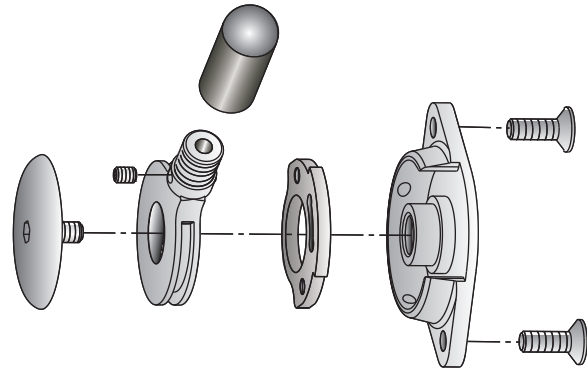

MKL Thigh Release Kit 239640

MKL Thigh Release Kit 239640