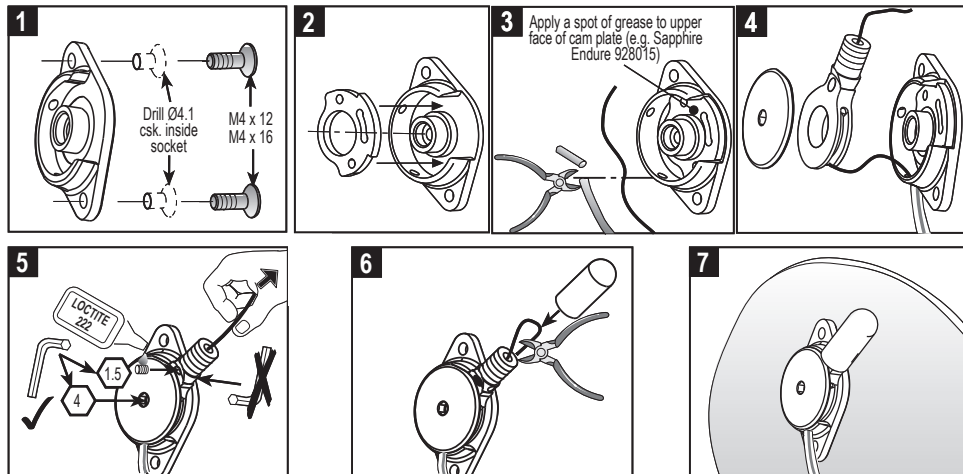

MKL Thigh Release Kit 239640

MKL Thigh Release Kit 239640