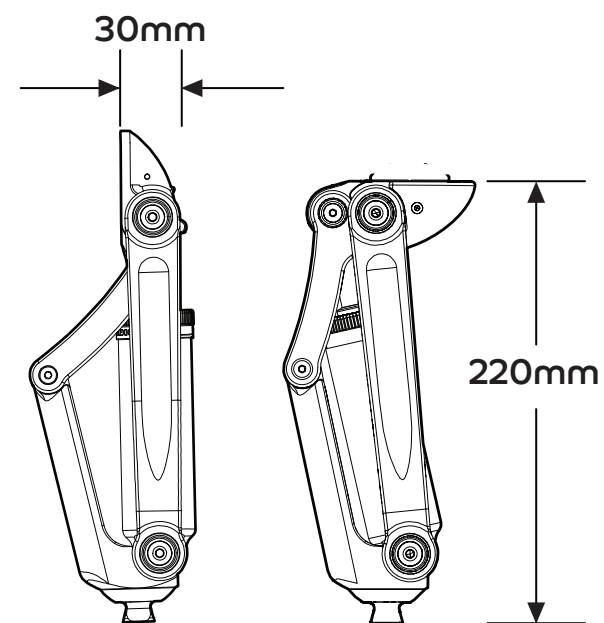

### Technical Specification

- Activity Level 3-4
- Max. user weight 330lbs (K3) and 319lbs (K4)
- Build Height 8 5/8"
- Weight 2.9lb (excluding cover)
- Knee Flexion 160°
- Warranty 36 months