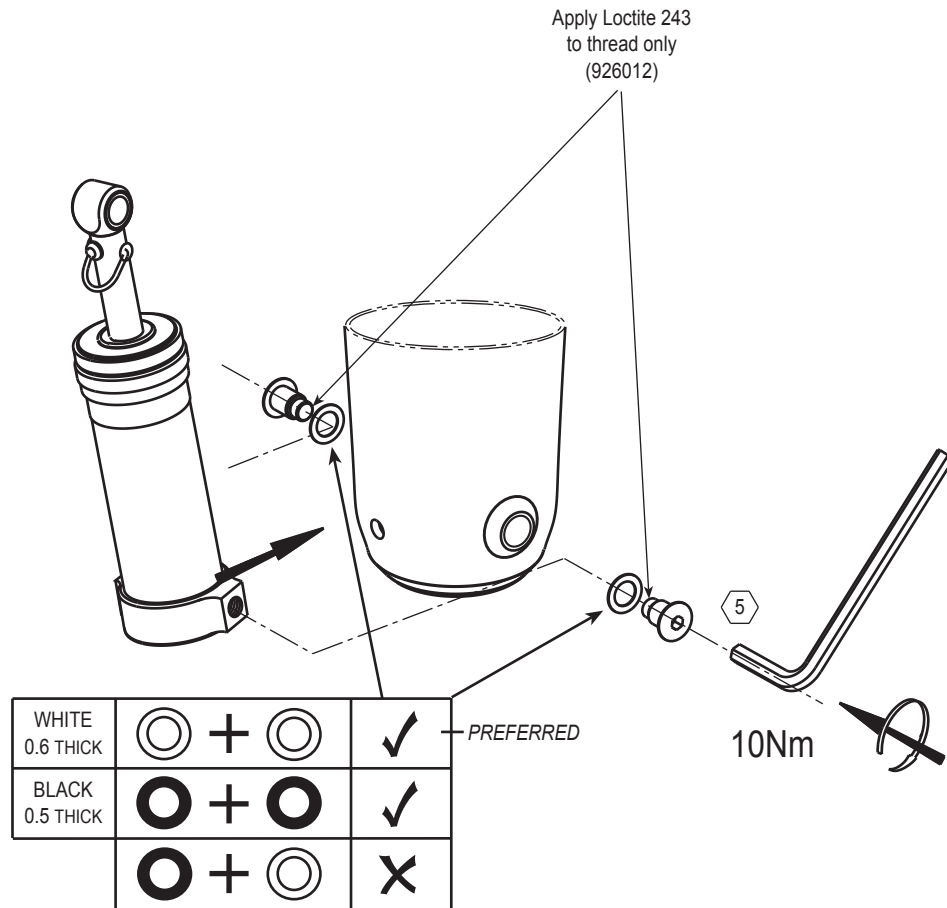

MERCURY

Hi-ACTIVITY

Assembly of Cylinder to Carrier Assembly 239452 & 239037/38/40/41 (shown inset)

CaTECH 700REX (illustrated)
or
CaTECH 700REX SWING
(cylinders not supplied)

endolite

get busy living

**Blatchford
Products Ltd**

- Choose thickness to minimise side play.
- After fitting, limb must return to full extension after knee flexion.

Upper Attachment