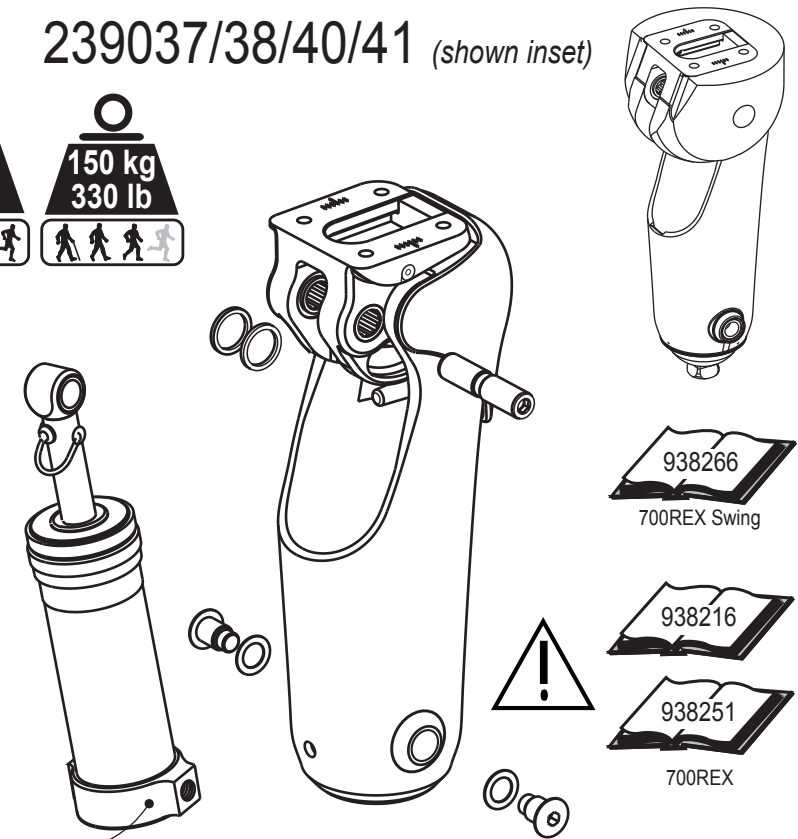

MERCURY

Hi-ACTIVITY

Assembly of Cylinder to Carrier Assembly 239452 & 239037/38/40/41 (shown inset)

CaTECH 700REX (illustrated)
or
CaTECH 700REX SWING
(cylinders not supplied)

endolite

get busy living

**Blatchford
Products Ltd**

- Choose thickness to minimise side play.
- After fitting, limb must return to full extension after knee flexion.

Upper Attachment